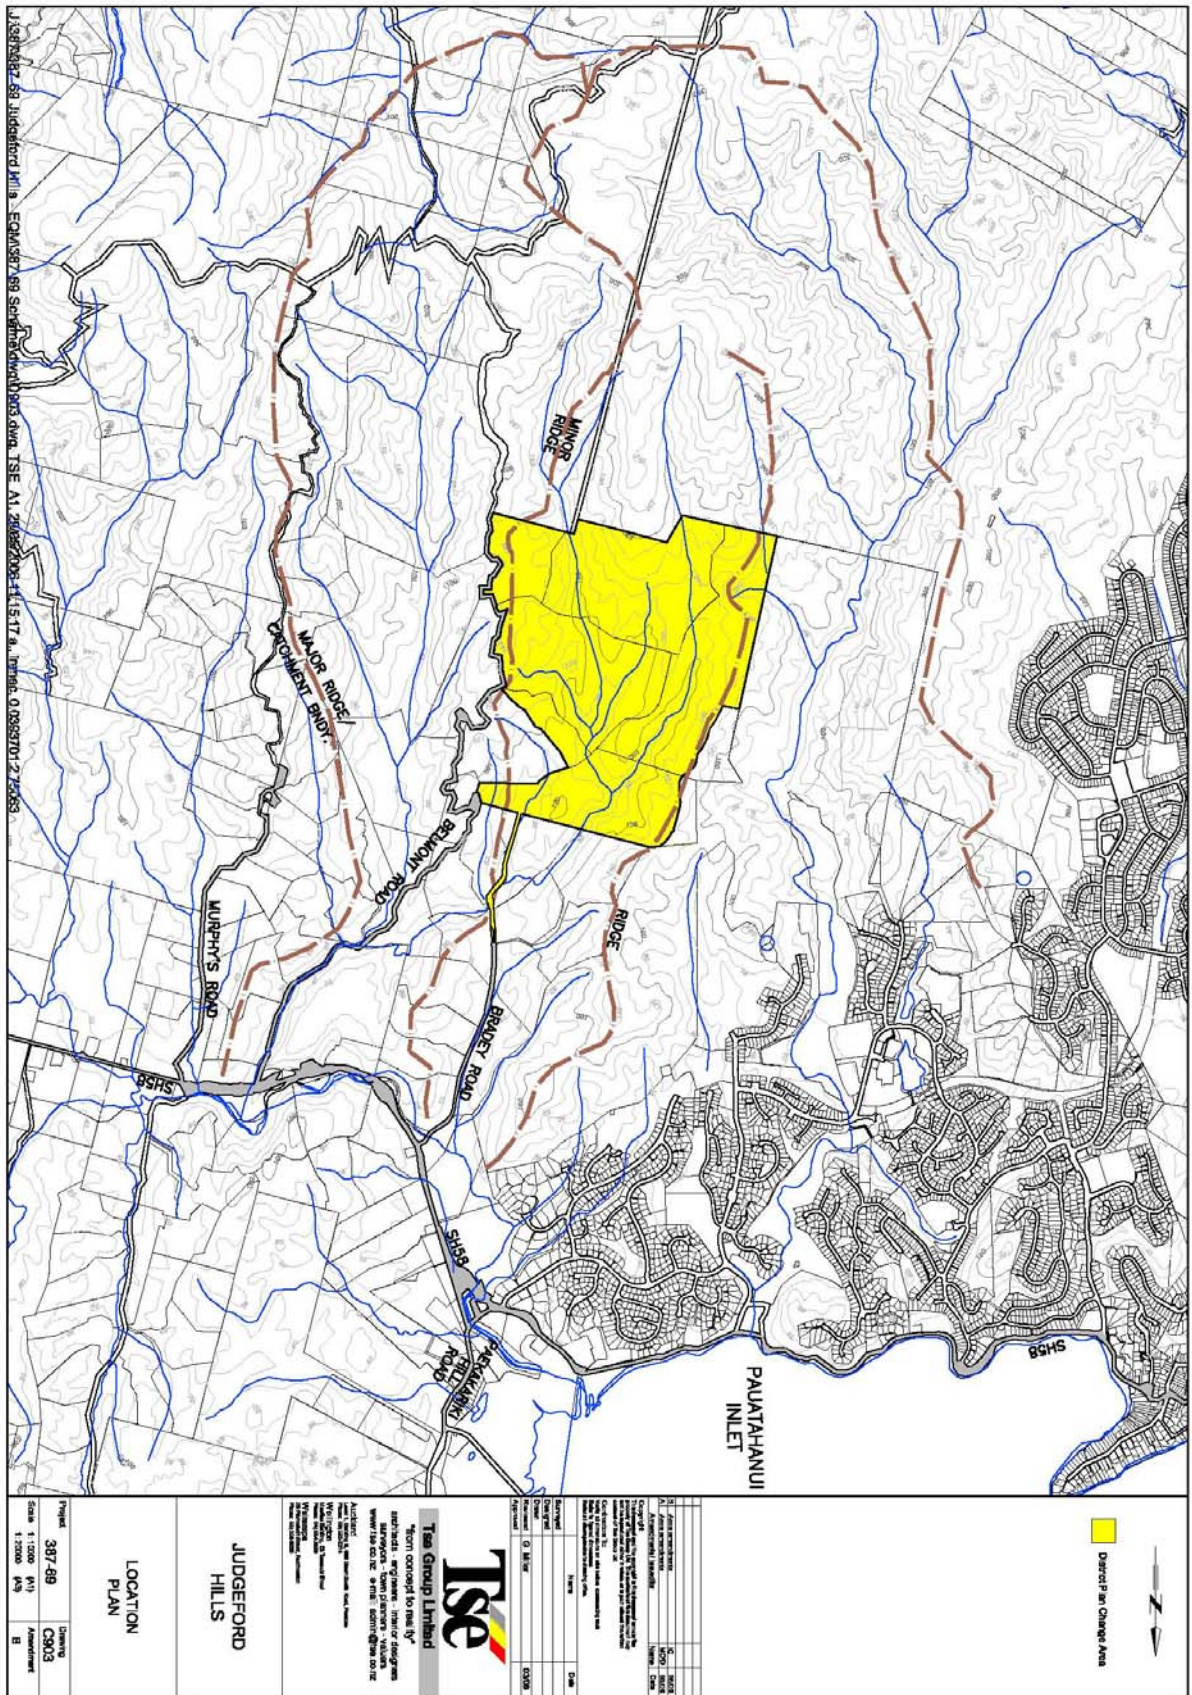

Judgeford Hills - Private Plan Change Application
EQM Farming Ltd - January 2007

ATTACHMENT 1 – Location Plan

<p>Tse Group Limited "Tse" concept to me by architect, engineers, interior designers www.tse.co.nz © TSE GROUP LIMITED 2007</p>		<p>JUDGEFORD HILLS</p>	
<p>LOCATION PLAN</p>		<p>Legend</p> <p>Direct Plan Change Area</p>	
Project	387-69	Drawn	CS/CS
Scale	1:1000 (N/S)	Approved	B
Date	1/2007 (N/S)		